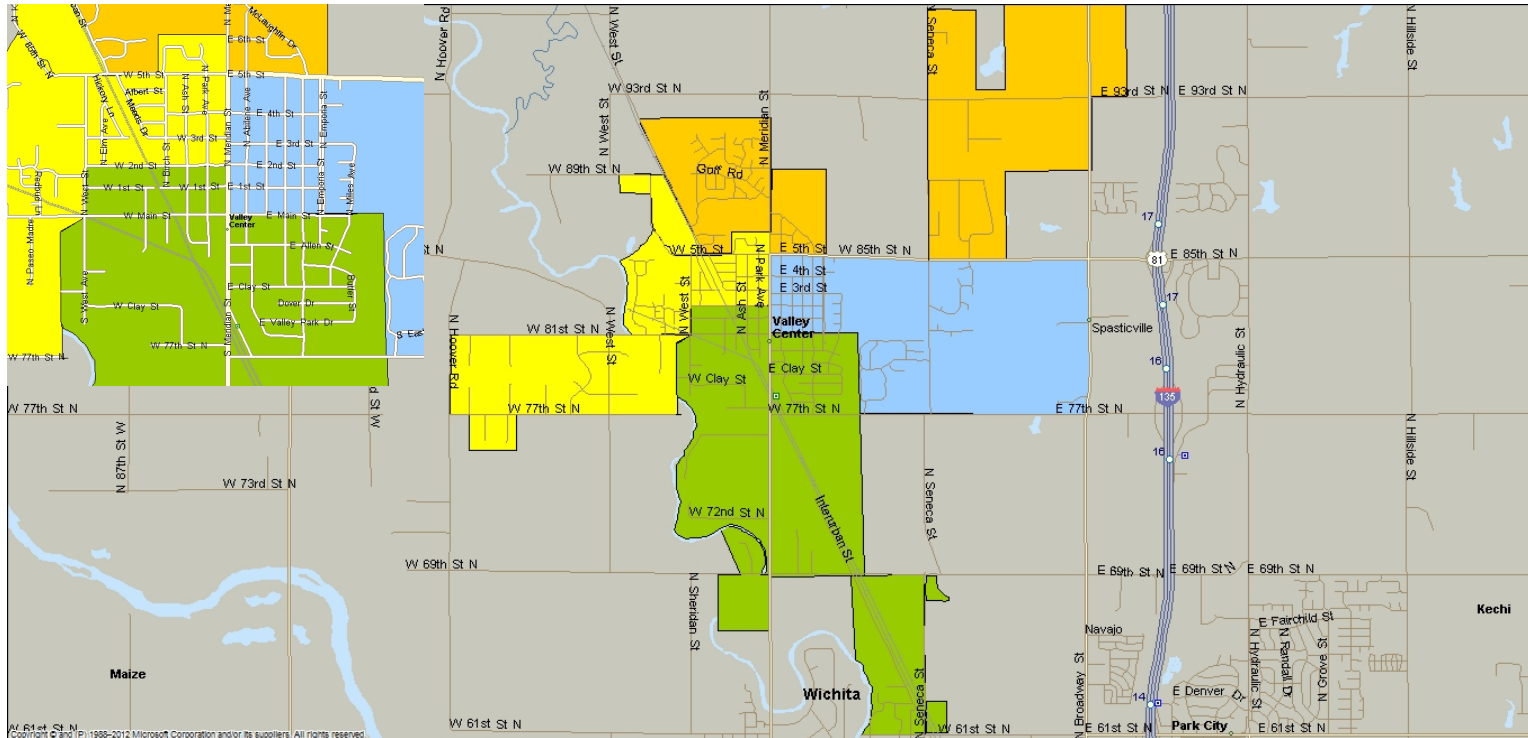

# Valley Center Service Zones

Please locate your home on this map to determine which day of the week your trash and recycling will be collected.

- Monday Pick-up
- Tuesday Pick-up
- Wednesday Pick-up
- Thursday Pick-up