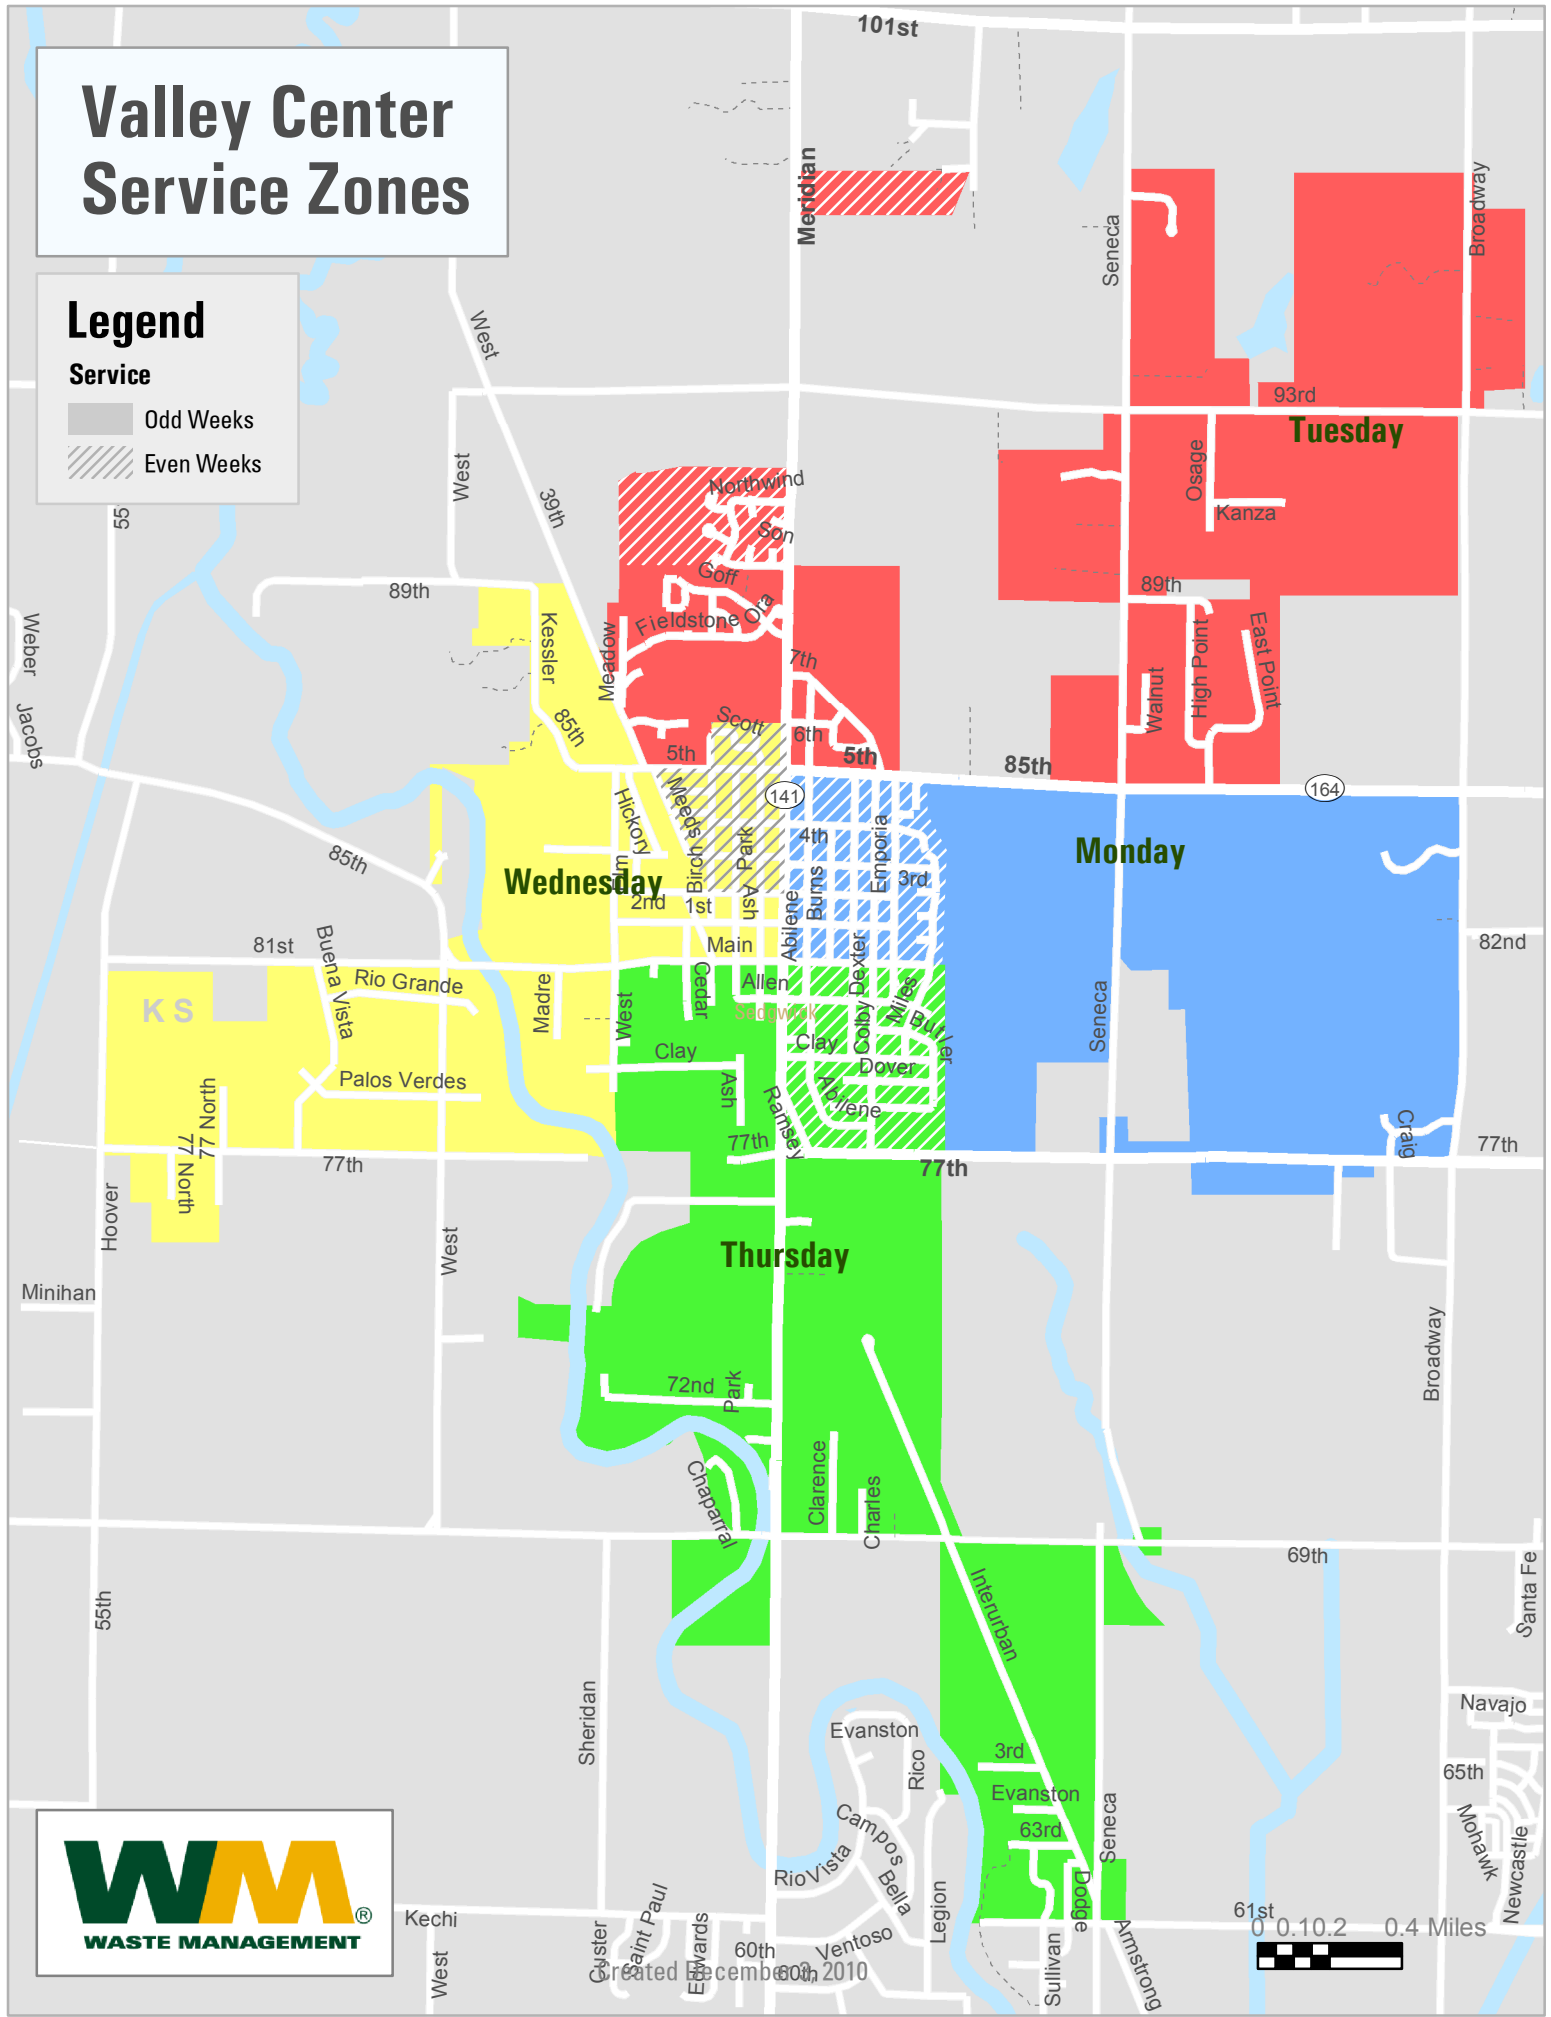

# Valley Center Service Zones

## Legend

### Service

- Odd Weeks
- Even Weeks

Created December 2010